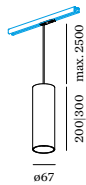

GOOD TO KNOW

WO FINDET MAN DEN CRI IM WEVER & DUCRÉ KATALOG?

RAY 2.0 | 3.0 LED

LED 6W | 220-240VAC | 50-60Hz
 COB 3-step | incl. PS | phase-cut dim
 aluminium powder coated
 brushed | incl. 1-phase Global®
 track adapter

0.62 | 0.76kg | IP20 | 0.3° | 36°

2.0

200mm	CODE
	217564W
	217564L
	217564C
	217564P
	217564B

3.0

300mm	CODE
	217664W
	217664L
	217664C
	217664P
	217664B

LIGHT COLOUR	LUMEN	CRI	CODE
2700K	420	>90	3
3000K	440	>90	5
1800-2850K	360	>95	9